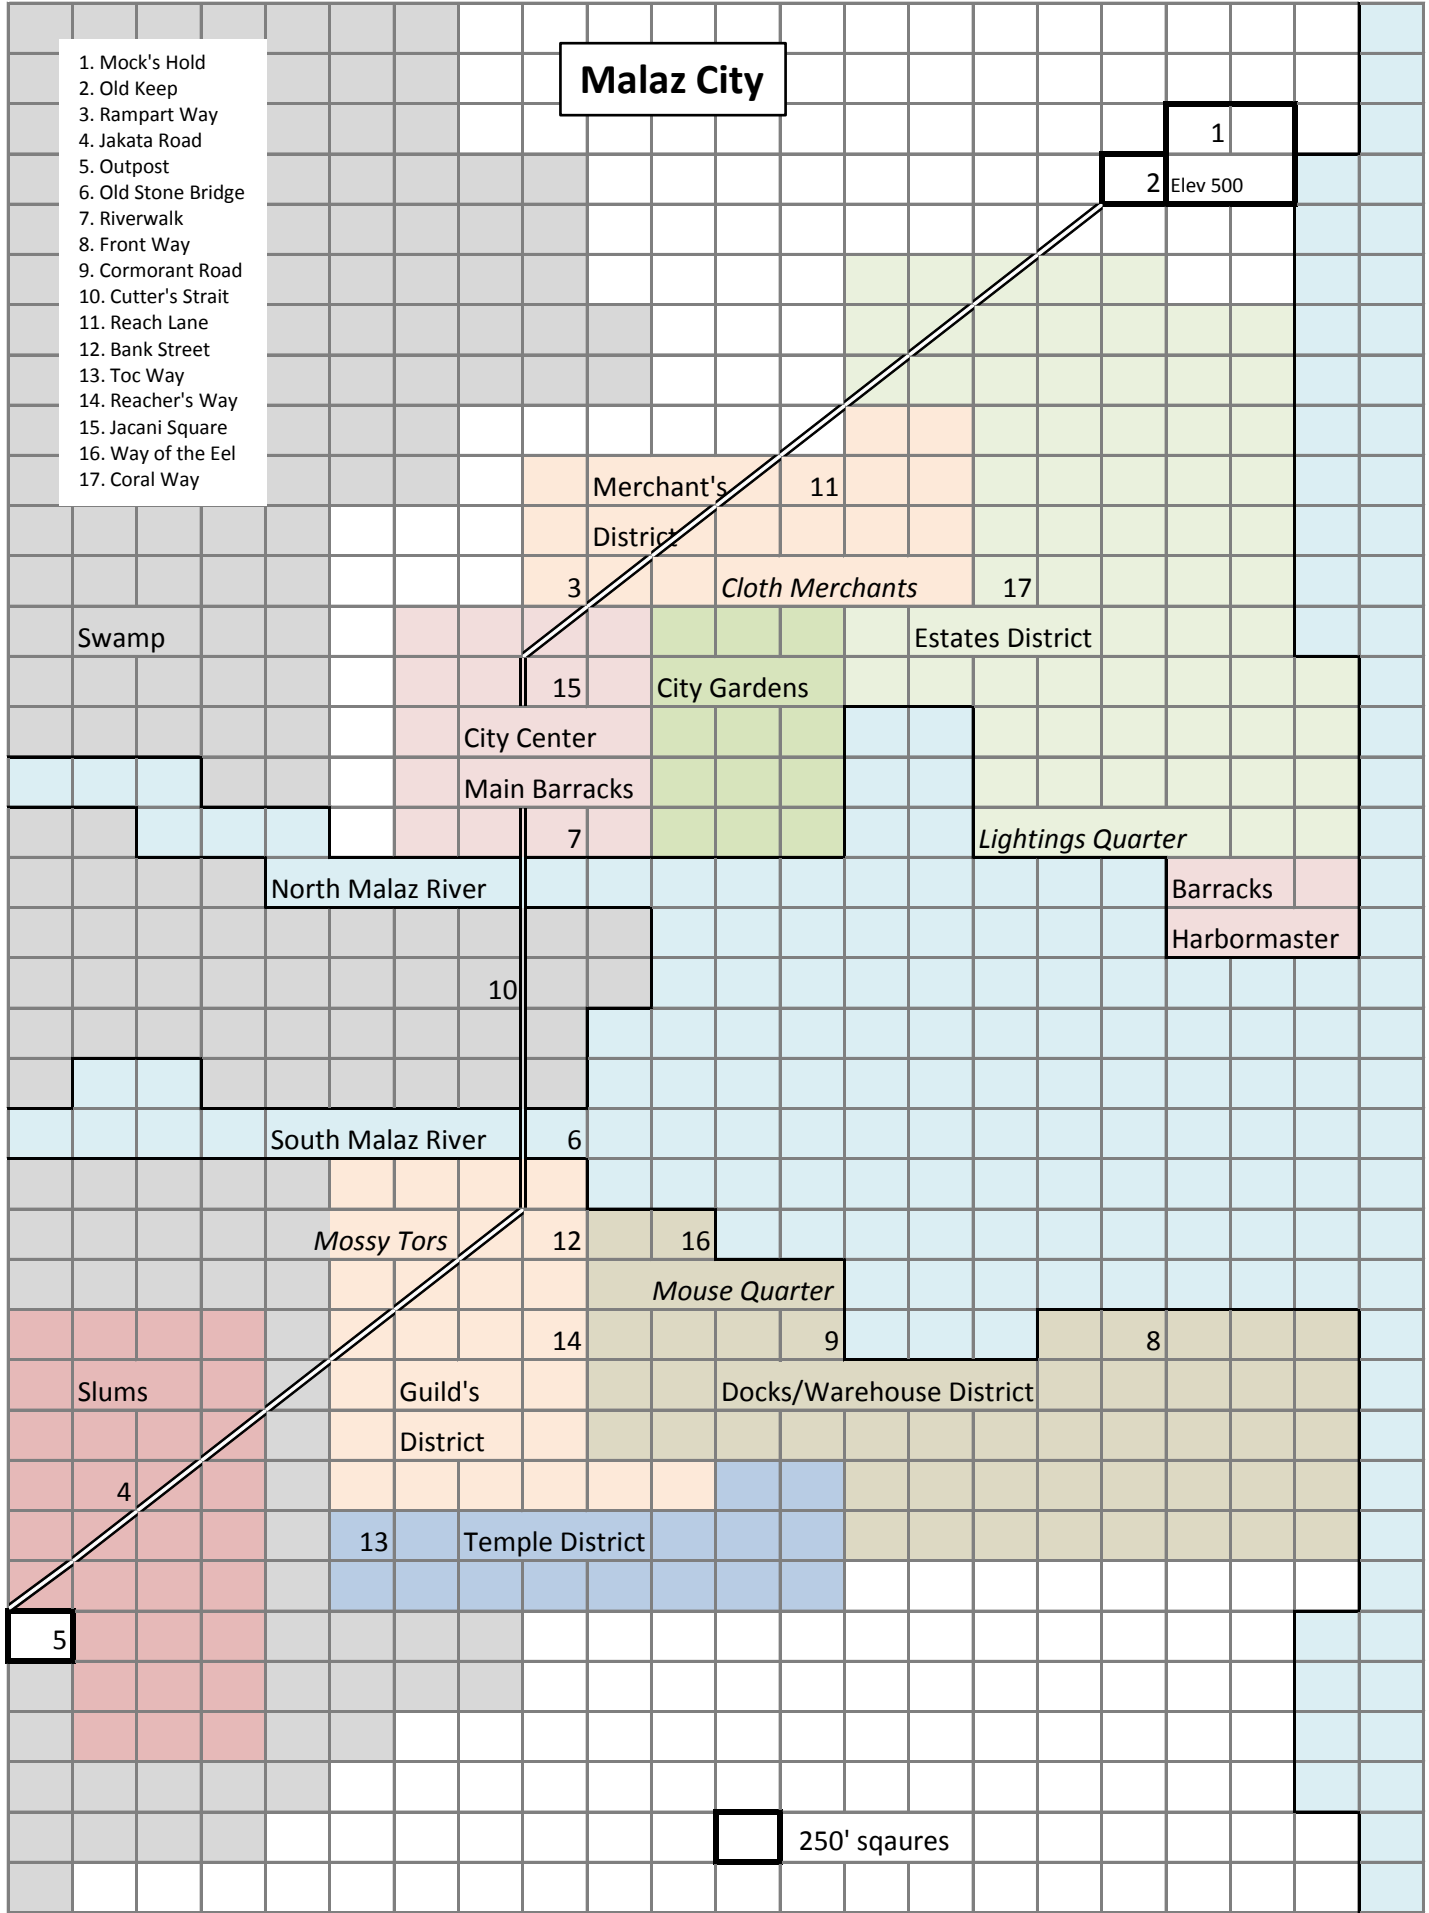

Malaz City

1. Mock's Hold
2. Old Keep
3. Rampart Way
4. Jakata Road
5. Outpost
6. Old Stone Bridge
7. Riverwalk
8. Front Way
9. Cormorant Road
10. Cutter's Strait
11. Reach Lane
12. Bank Street
13. Toc Way
14. Reacher's Way
15. Jacani Square
16. Way of the Eel
17. Coral Way

1
2 Elev 500

Merchant's District 11
3 Cloth Merchants 17

Swamp

Estates District

15 City Gardens

City Center

Main Barracks

7

Lightings Quarter

North Malaz River

Barracks

Harbormaster

10

South Malaz River

6

Mossy Tors

Docks/Warehouse District

4

13

Temple District

5

250' squares