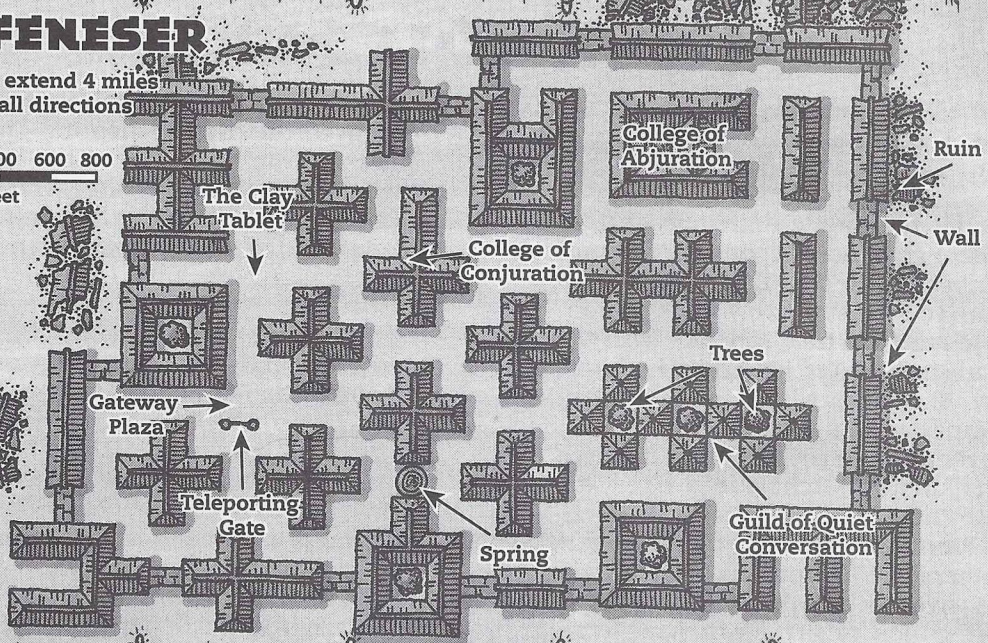

College of Divination

Wall

College of Alteration

Gateway Plaza

Teleporting Gate

Trees

The Amphitheater

The Fellowship of Good Company

The Waterway

Ruin

Ruin

0 100 200 300 400
Feet

NEFENESER

Ruins extend 4 miles
in all directions

CHARONTI ARCHITECTURE

- Table
- Boxes
- Barrel
- Wall
- Brazier
- Cistern
- Bed
- Railing
- Column
- Curtain
- Stairs
- Stool

ORCHALEUM

Ruins extend 5 miles
in all directions

Outcast
Enclave

Feet.
0 200 400 600 800

Outland
Gate

Wall

Trees

Parade
Route

College of
Enchantment

Spring

Gateway Plaza

Teleporting
Gate

Bureau of
Mines

Great
Theater

College of
Illusion

Surgeon's
Guild