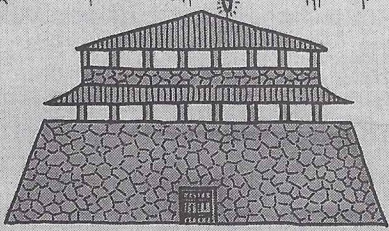

The Waterway

Ruin

Ruin

0 100 200 300 400
Feet

NEFENESER

Ruins extend 4 miles
in all directions

CHARONTI ARCHITECTURE

- Table
- Boxes
- Barrel
- Wall
- Brazier
- Cistern
- Bed
- Railing
- Column
- Curtain
- Stairs
- Stool

College of
Enchantment

Spring

Gateway Plaza

Teleporting
Gate

Bureau of
Mines

Great
Theater

College of
Illusion

Surgeon's
Guild