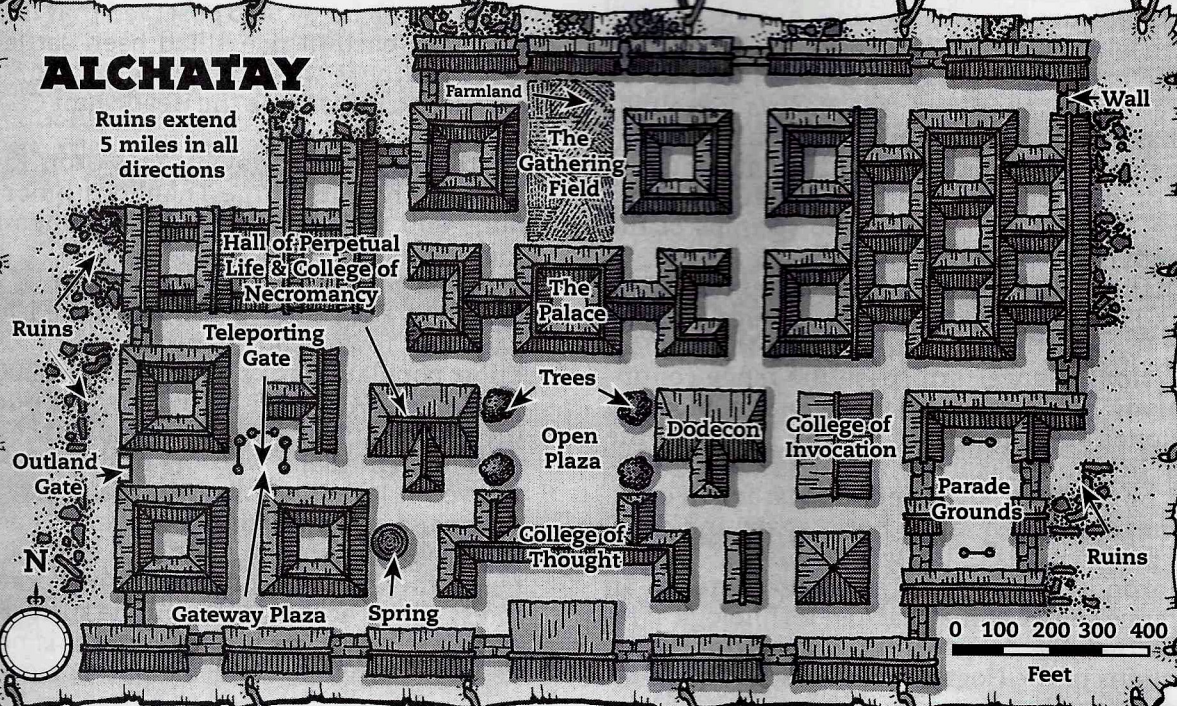

ALCHATAY

Ruins extend
5 miles in all
directions

AMARUK

Ruins extend 8 miles
in all directions

Outland Gate

The Curatory

Hall of Doors

The Nālia Market

College of Divination

Wall

College of Alteration

Gateway Plaza

Teleporting Gate

Trees

The Amphitheater

The Fellowship of Good Company

The Waterway

Ruin

Ruin

0 100 200 300 400
Feet

NEFENESER

Ruins extend 4 miles
in all directions

CHARONTI ARCHITECTURE

- Table
- Boxes
- Barrel
- Wall
- Brazier
- Cistern
- Bed
- Railing
- Column
- Curtain
- Stairs
- Stool