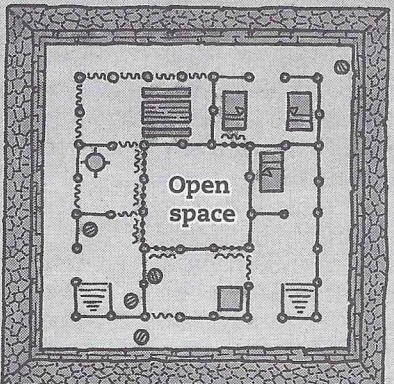

The Waterway

Ruin

Ruin

0 100 200 300 400
Feet

NEFENESER

Ruins extend 4 miles
in all directions

CHARONTI ARCHITECTURE

- Table
- Boxes
- Barrel
- Wall
- Brazier
- Cistern
- Bed
- Railing
- Column
- Curtain
- Stairs
- Stool

College of
Enchantment

Spring

Gateway Plaza

Teleporting
Gate

Bureau of
Mines

Great
Theater

College of
Illusion

Surgeon's
Guild