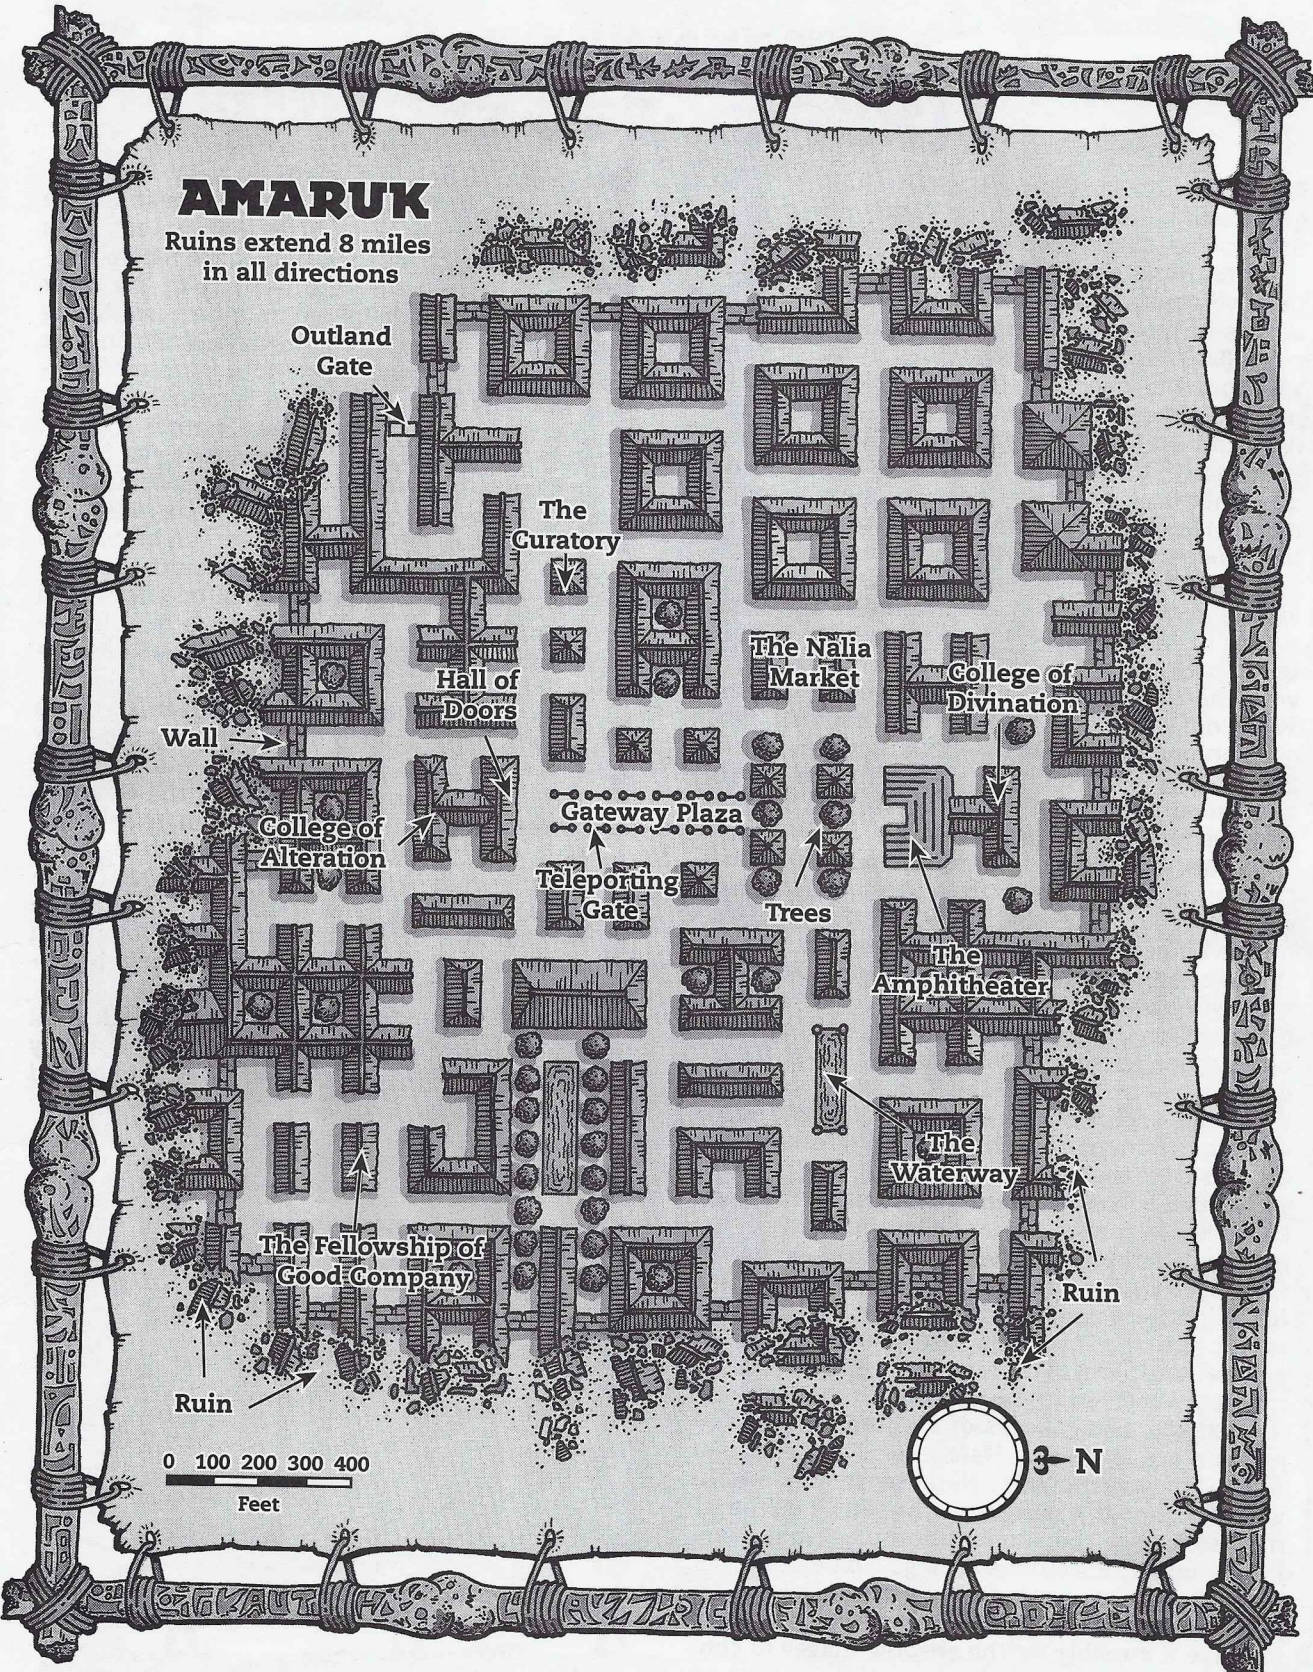

ALCHATAY

Ruins extend
5 miles in all
directions

AMARUK

Ruins extend 8 miles
in all directions

Outland Gate

The Curatory

Hall of Doors

The Nālia Market

College of Divination

Wall

College of Alteration

Gateway Plaza

Teleporting Gate

Trees

The Amphitheater

The Fellowship of Good Company

The Waterway

Ruin

Ruin

0 100 200 300 400
Feet

NEFENESER

Ruins extend 4 miles
in all directions

CHARONTI ARCHITECTURE

- Table
- Boxes
- Barrel
- Wall
- Brazier
- Cistern
- Bed
- Railing
- Column
- Curtain
- Stairs
- Stool

ORCHALEUM

Ruins extend 5 miles
in all directions

Outcast
Enclave

Feet.
0 200 400 600 800

Outland
Gate

Wall

Trees

Parade
Route