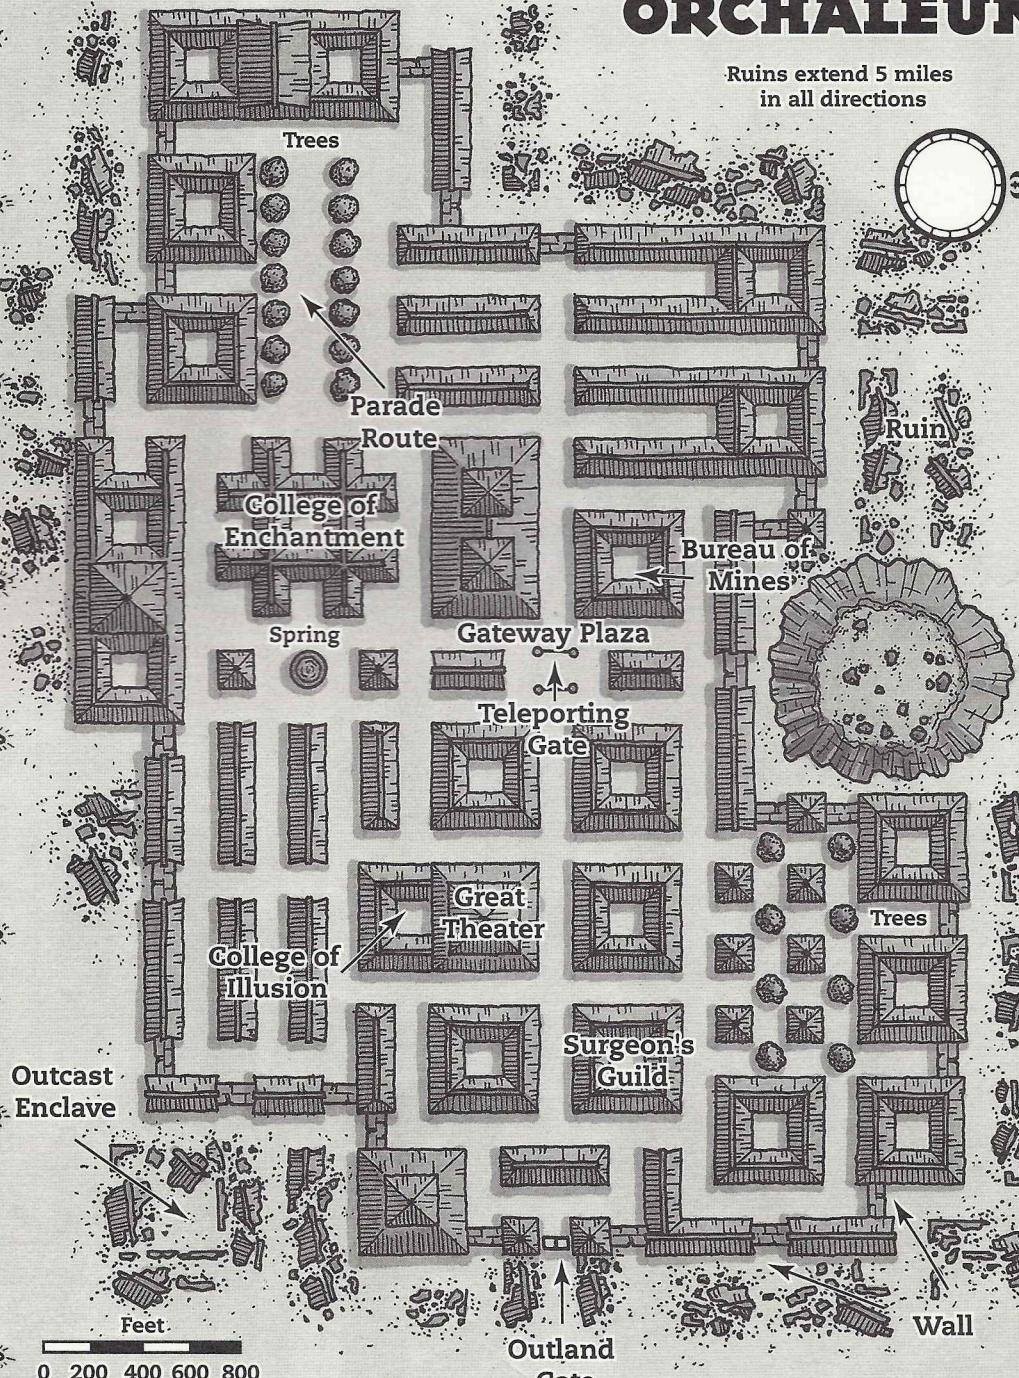

ALCHATAY

Ruins extend
5 miles in all
directions

AMARUK

Ruins extend 8 miles
in all directions

Outland Gate

The Curatory

Hall of Doors

The Nālia Market

The Waterway

Ruin

Ruin

0 100 200 300 400
Feet

NEFENESER

Ruins extend 4 miles
in all directions

CHARONTI ARCHITECTURE

- Table
- Boxes
- Barrel
- Wall
- Brazier
- Cistern
- Bed
- Railing
- Column
- Curtain
- Stairs
- Stool

ORCHALEUM

Ruins extend 5 miles
in all directions

Outcast
Enclave

Feet.
0 200 400 600 800

Outland
Gate

Wall

Trees

Parade
Route

College of
Enchantment

Spring

Gateway Plaza

Teleporting
Gate

Bureau of
Mines

Great
Theater

College of
Illusion

Surgeon's
Guild